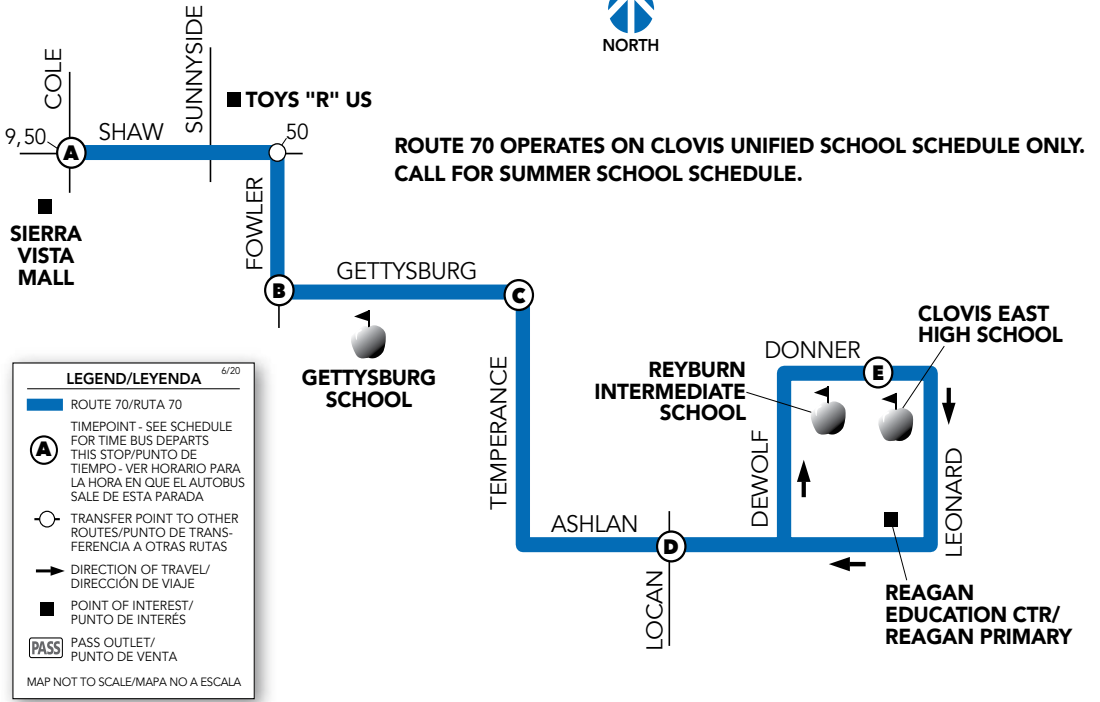

70

REAGAN EDUCATION CENTER EXPRESS

Route/Ruta

70

REAGAN CENTER EXPRESS Northbound/norte SCHOOL DAYS/DÍAS DE COLEGIO

SIERRA VISTA MALL (A)	FOWLER GETTYSBURG (B)	TEMPERANCE GETTYSBURG (C)	ASHLAN LOCAN (D)	CLOVIS EAST HIGH SCHOOL/ REYBURN INTERMEDIATE (E)	ASHLAN LOCAN (D)	TEMPERANCE GETTYSBURG (C)	FOWLER GETTYSBURG (B)	SIERRA VISTA MALL (A)
7:10	7:14	7:18	7:22	7:30	--	--	--	--
--	--	--	--	2:55	--	3:06	3:10	3:18

LIGHT TYPE = AM BOLD TYPE = PM