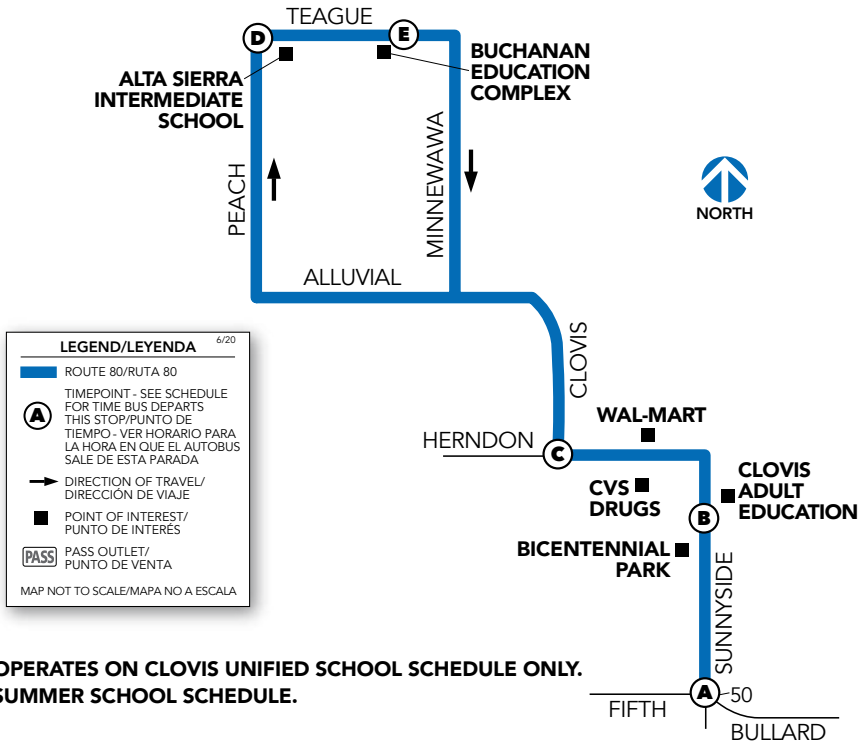

80

Route/Ruta

BUCHANAN EDUCATION CENTER EXPRESS

80

BUCHANAN CENTER EXPRESS Northbound/norte

SCHOOL DAYS/DÍAS DE COLEGIO

SUNNYSIDE & FIFTH (A)	CLOVIS ADULT SCHOOL (B)	HERNDON & CLOVIS (WAL-MART) (C)	ALTA SIERRA (D)	BUCHANAN HIGH SCHOOL (E)	HERNDON & CLOVIS (BURGER KING) (C)	BICENTENNIAL PARK (B)	SUNNYSIDE & BULLARD (A)
7:02	7:04	7:06	7:14	7:19	--	--	--
--	--	--	2:50	2:55	3:05	3:10	3:12

LIGHT TYPE = AM BOLD TYPE = PM