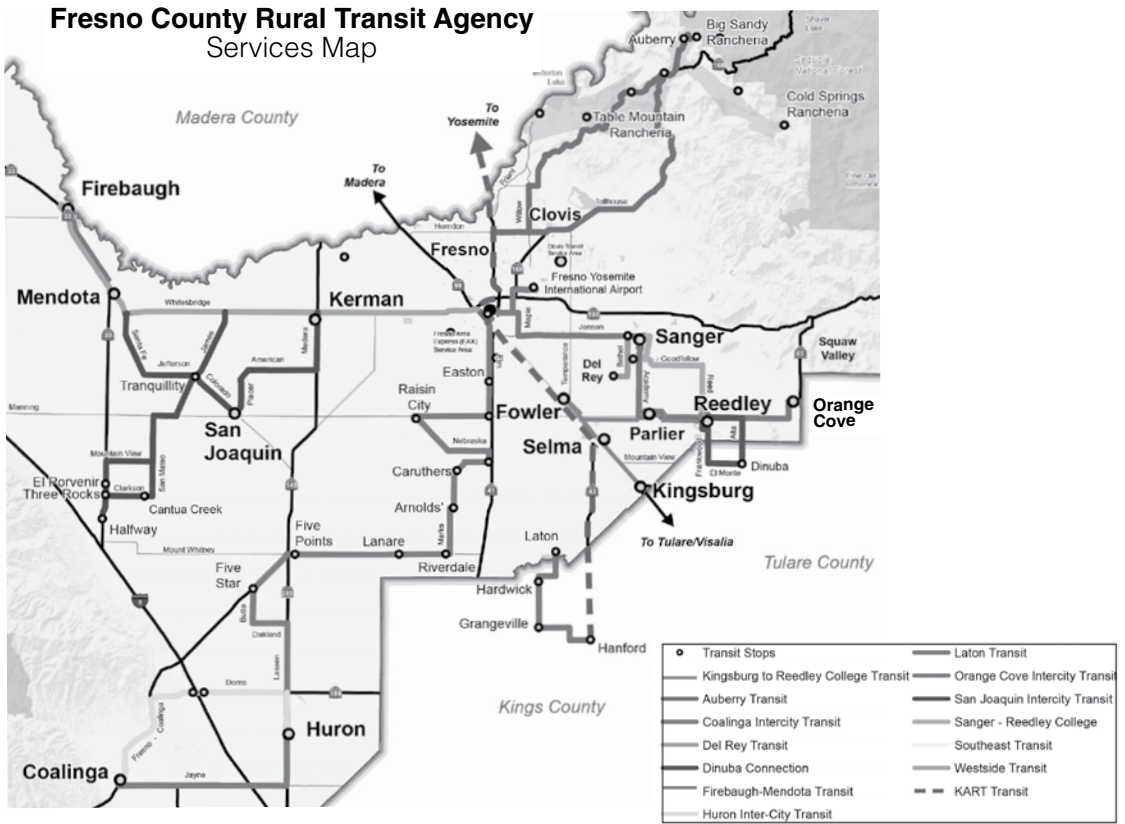

# FCRTA FCRTA Bus Stops within The City of Fresno

**INFO** FCRTA (855) 612-5184 or [www.ruraltransit.org](http://www.ruraltransit.org)  
 Fresno Area Express 559-621-7433

WEEKDAY						
SOUTHEAST	ARRIVE			DEPART		
Courthouse Park - A Shelter	7:49	10:44	<b>3:49</b>	8:45	<b>2:00</b>	<b>4:45</b>
Amtrak / Greyhound	7:55	10:50	<b>3:55</b>	8:51	<b>2:06</b>	<b>4:51</b>
ORANGE COVE	ARRIVE			DEPART		
Kings Canyon & Chance	8:29	<b>2:14</b>	--	10:14	<b>3:59</b>	--
Amtrak / Greyhound	8:38	<b>2:23</b>	--	10:05	<b>3:50</b>	--
920 Van Ness (between Tulare & Kern)	8:43	<b>2:28</b>	--	10:00	<b>3:45</b>	--
WESTSIDE	ARRIVE			DEPART		
Courthouse Park - L Shelter	8:11	<b>2:36</b>	--	9:45	<b>4:19</b>	--
Amtrak / Greyhound	8:15	<b>2:40</b>	--	9:40	<b>4:12</b>	--
COALINGA	ARRIVE			DEPART		
Courthouse Park - L Shelter	10:45	--	--	<b>3:20</b>	--	--
Amtrak / Greyhound	10:50	--	--	<b>3:12</b>	--	--
Community Regional Med. Center	10:55	--	--	<b>3:08</b>	--	--
CRMC (Outpatient Services)	11:05	--	--	<b>3:00</b>	--	--
Fresno Yosemite Intl. Airport	11:15	--	--	<b>2:50</b>	--	--